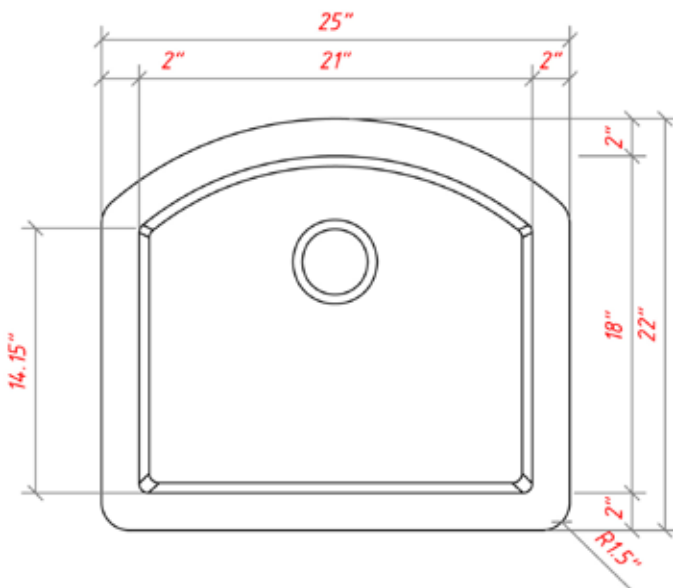

Santa Clara Single Bowl Radius Undermount Model KS 25229 Single

Deluxe
COPPER

**Shown in Smooth Surface with
Natural Wax Finish**

**Shown in Coffee Patina &
Natural Wax Finish**

The Deluxe Copper Santa Clara models are the highest quality copper sinks available. Each sink is beautiful and uniquely different, yet every sink is guaranteed to be 99.9% pure, new copper, (no recycled copper) with 100% copper TIG Welds and reinforced for a lifetime of care free, luxurious use. The wax finish is factory applied and the patina will deepen into a beautiful rich Dark Brown over time.

Features

25" x 22" x 9" OD

Hand Hammered 16ga Copper

3.5" Drain Openings

Available in Coffee, Flame Patina
and Smooth Natural Finishes.

Note: Due to the handcrafted Nature of this product it will vary in finish, texture, hammering and other details. Measurements will vary buy up to 1/2", it is advised that you wait for the actual product before making any installation cuts.