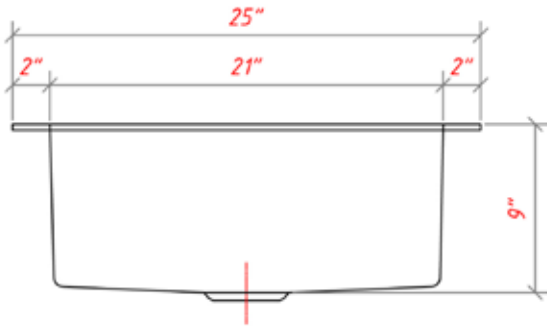

**Shown in Smooth Surface with
Natural Wax Finish**