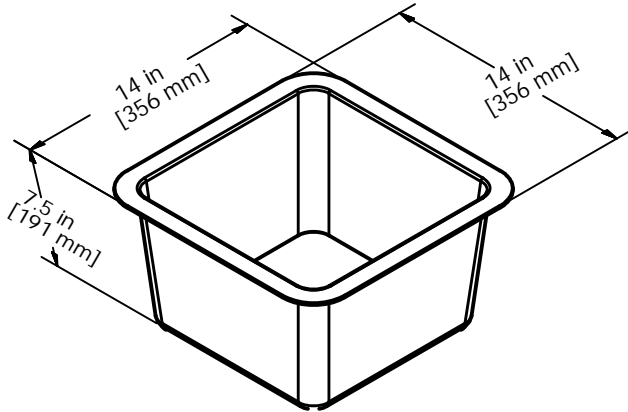

Deluxe
COPPER

Garden Square Bar Sink 14 x 14 x 7.5

MODEL NO. LHS DC 35

Shown in Antique Coffee Patina

Features

14" x 14" x 7.5" OD

Hand Hammered 16ga Copper

3.5" Drain Opening

Available in Antique Coffee and
Flame Patina

Note: Due to the handcrafted Nature of this product it will vary in finish, texture, hammering and other details. Measurements will vary buy up to 1/2", it is advised that you wait for the actual product before making any installation cuts.