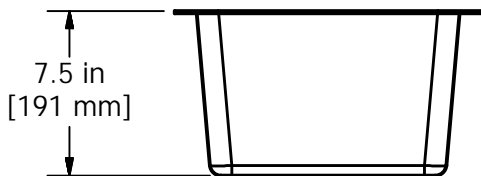

Deluxe
COPPER

Garden Square Bar Sink 14 x 14 x 7.5

MODEL NO. LHS DC 35

Shown in Antique Coffee Patina

Features

14" x 14" x 7.5" OD

Hand Hammered 16ga Copper

3.5" Drain Opening