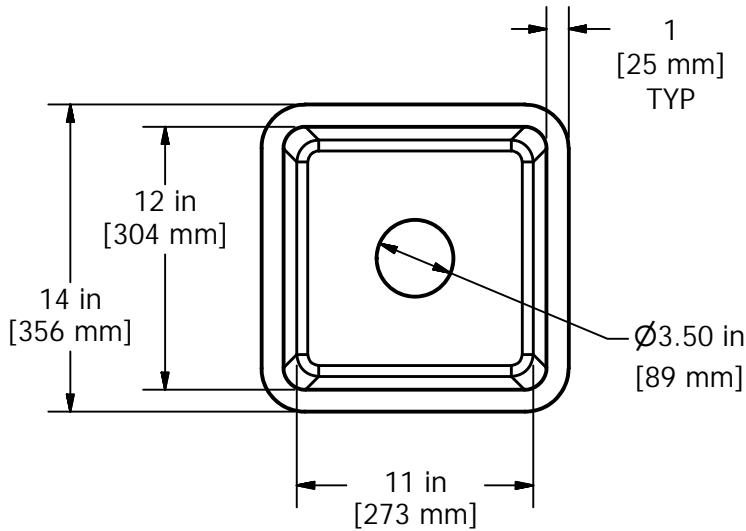

Deluxe
COPPER

Garden Square Bar Sink 14 x 14 x 7.5

MODEL NO. LHS DC 35

Shown in Antique Coffee Patina

Features

14" x 14" x 7.5" OD

Hand Hammered 16ga Copper

3.5" Drain Opening