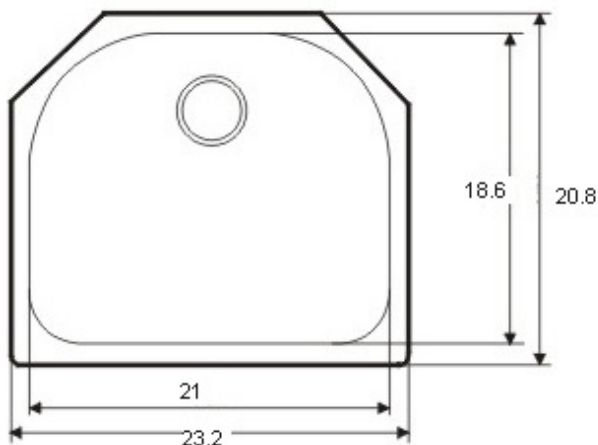

FEATURES:

*Heavy Duty 16 gauge Professional Grade Surgical Stainless Steel

*Hand made sink with zero radius corners to maximize the bowl capacity

*Sound Deadening pads and sound guard undercoating to reduce noise

Price $279.95